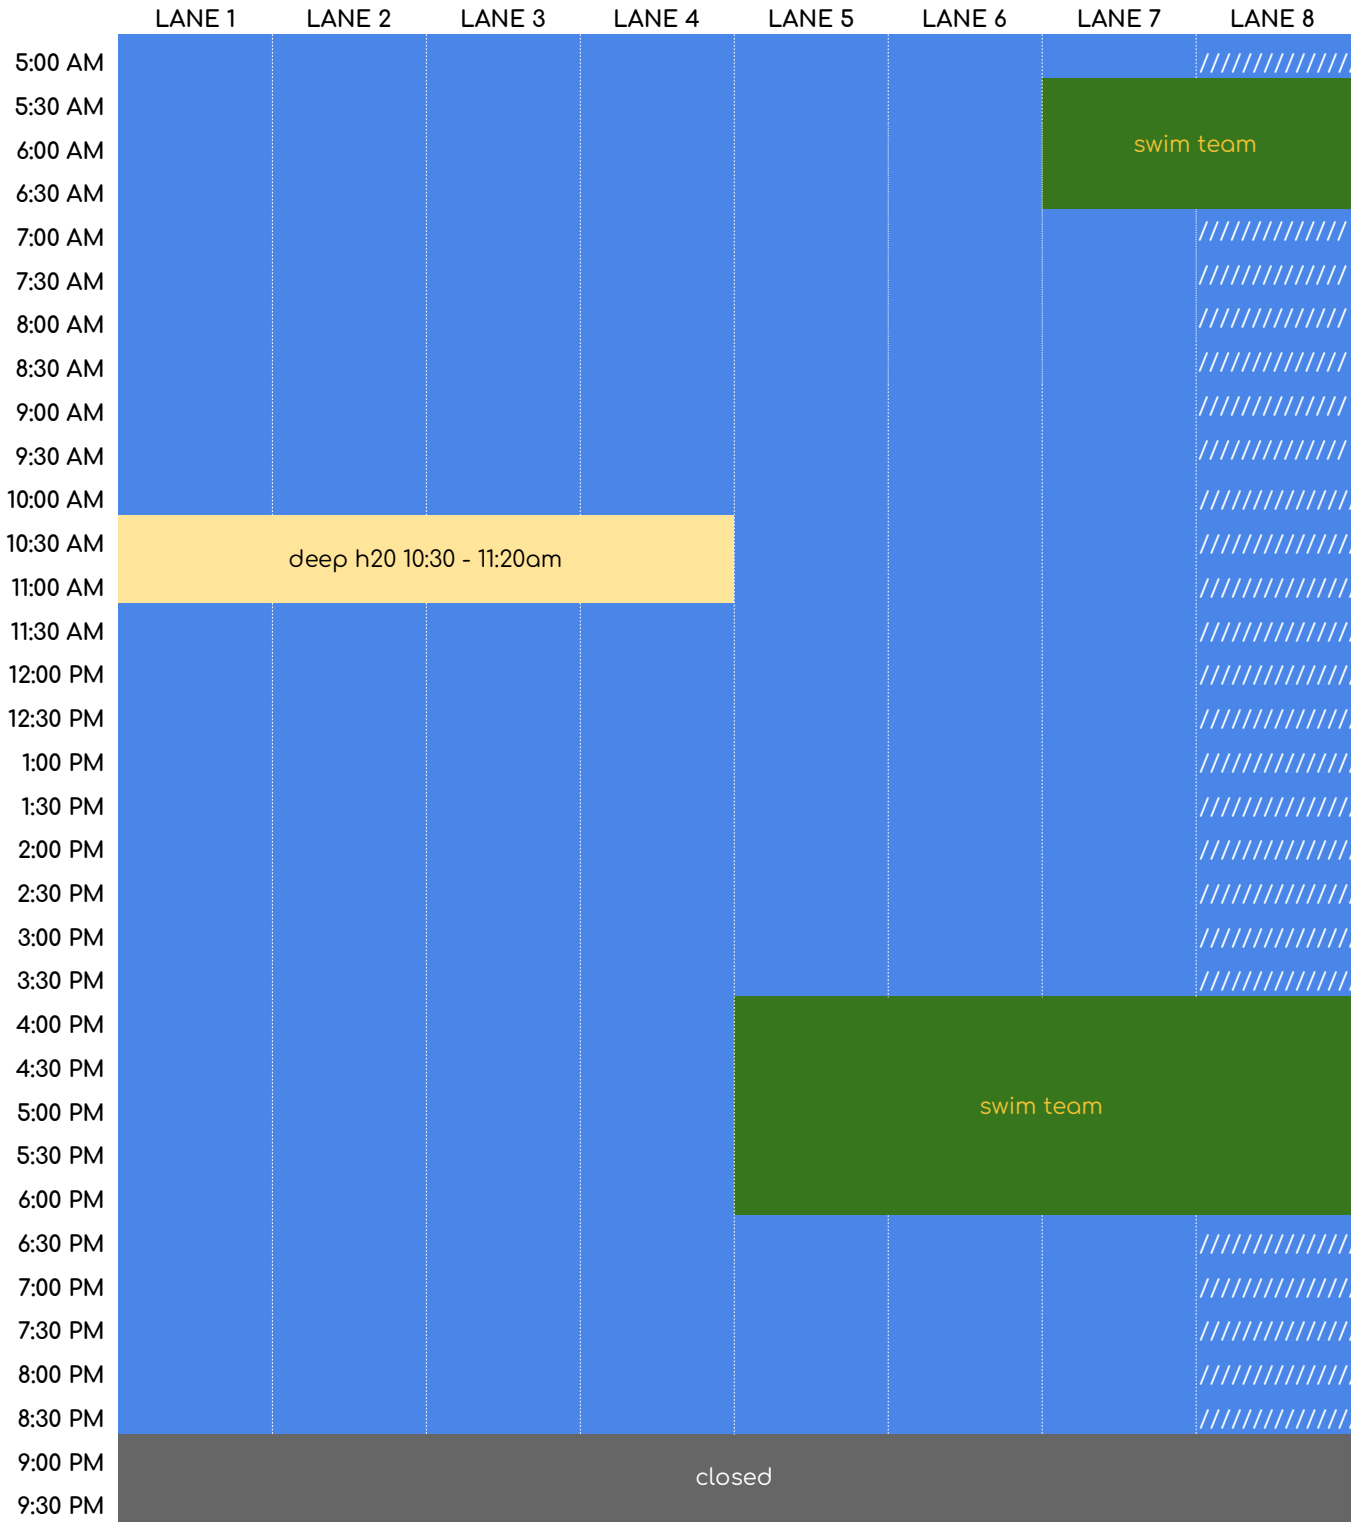

INDOOR POOL SCHEDULE - DEEP

FRIDAYS

LAP SWIM
 PRIVATE LESSONS MAY BE IN SESSION

- Please allow 10 minutes prior to water aerobics for lane set up.

INDOOR POOL SCHEDULE - SHALLOW

SATURDAYS

OPEN/REC SWIM
 PRIVATE LESSONS MAY BE IN SESSION