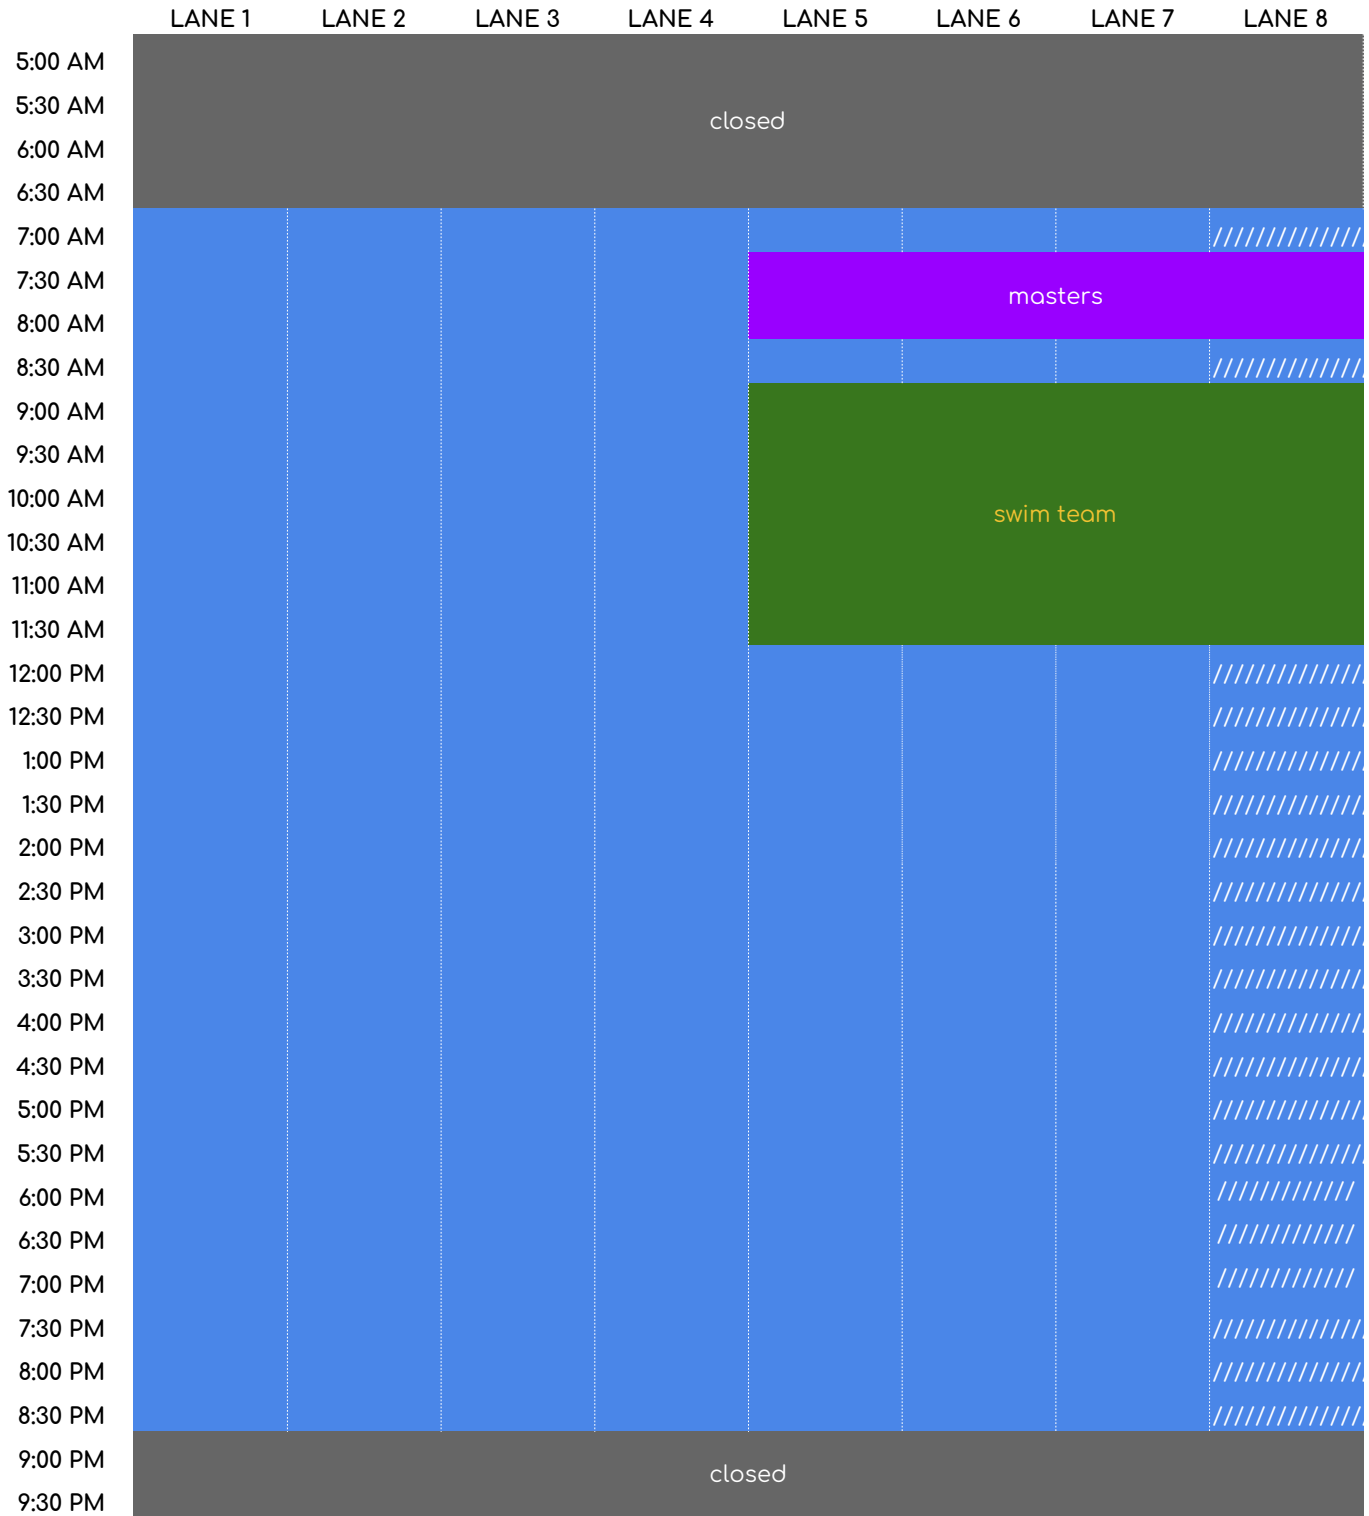

INDOOR POOL SCHEDULE - DEEP

FRIDAYS

LAP SWIM
 PRIVATE LESSONS MAY BE IN SESSION

- Please allow 10 minutes prior to water aerobics for lane set up.

INDOOR POOL SCHEDULE - SHALLOW

SATURDAYS

OPEN/REC SWIM
 PRIVATE LESSONS MAY BE IN SESSION

- Please allow 10 minutes prior to water aerobics for lane set up.

INDOOR POOL SCHEDULE - DEEP

SATURDAYS

LAP SWIM
 PRIVATE LESSONS MAY BE IN SESSION

- Please allow 10 minutes prior to water aerobics for lane set up.

INDOOR POOL SCHEDULE - DEEP

SUNDAYS

LAP SWIM
 PRIVATE LESSONS MAY BE IN SESSION

- Please allow 10 minutes prior to water aerobics for lane set up.
- Lane availability is subject to change due to weather conditions affecting the outdoor pool

INDOOR POOL SCHEDULE - SHALLOW

SUNDAYS

OPEN/REC SWIM
 PRIVATE LESSONS MAY BE IN SESSION

- Please allow 10 minutes prior to water aerobics for lane set up.