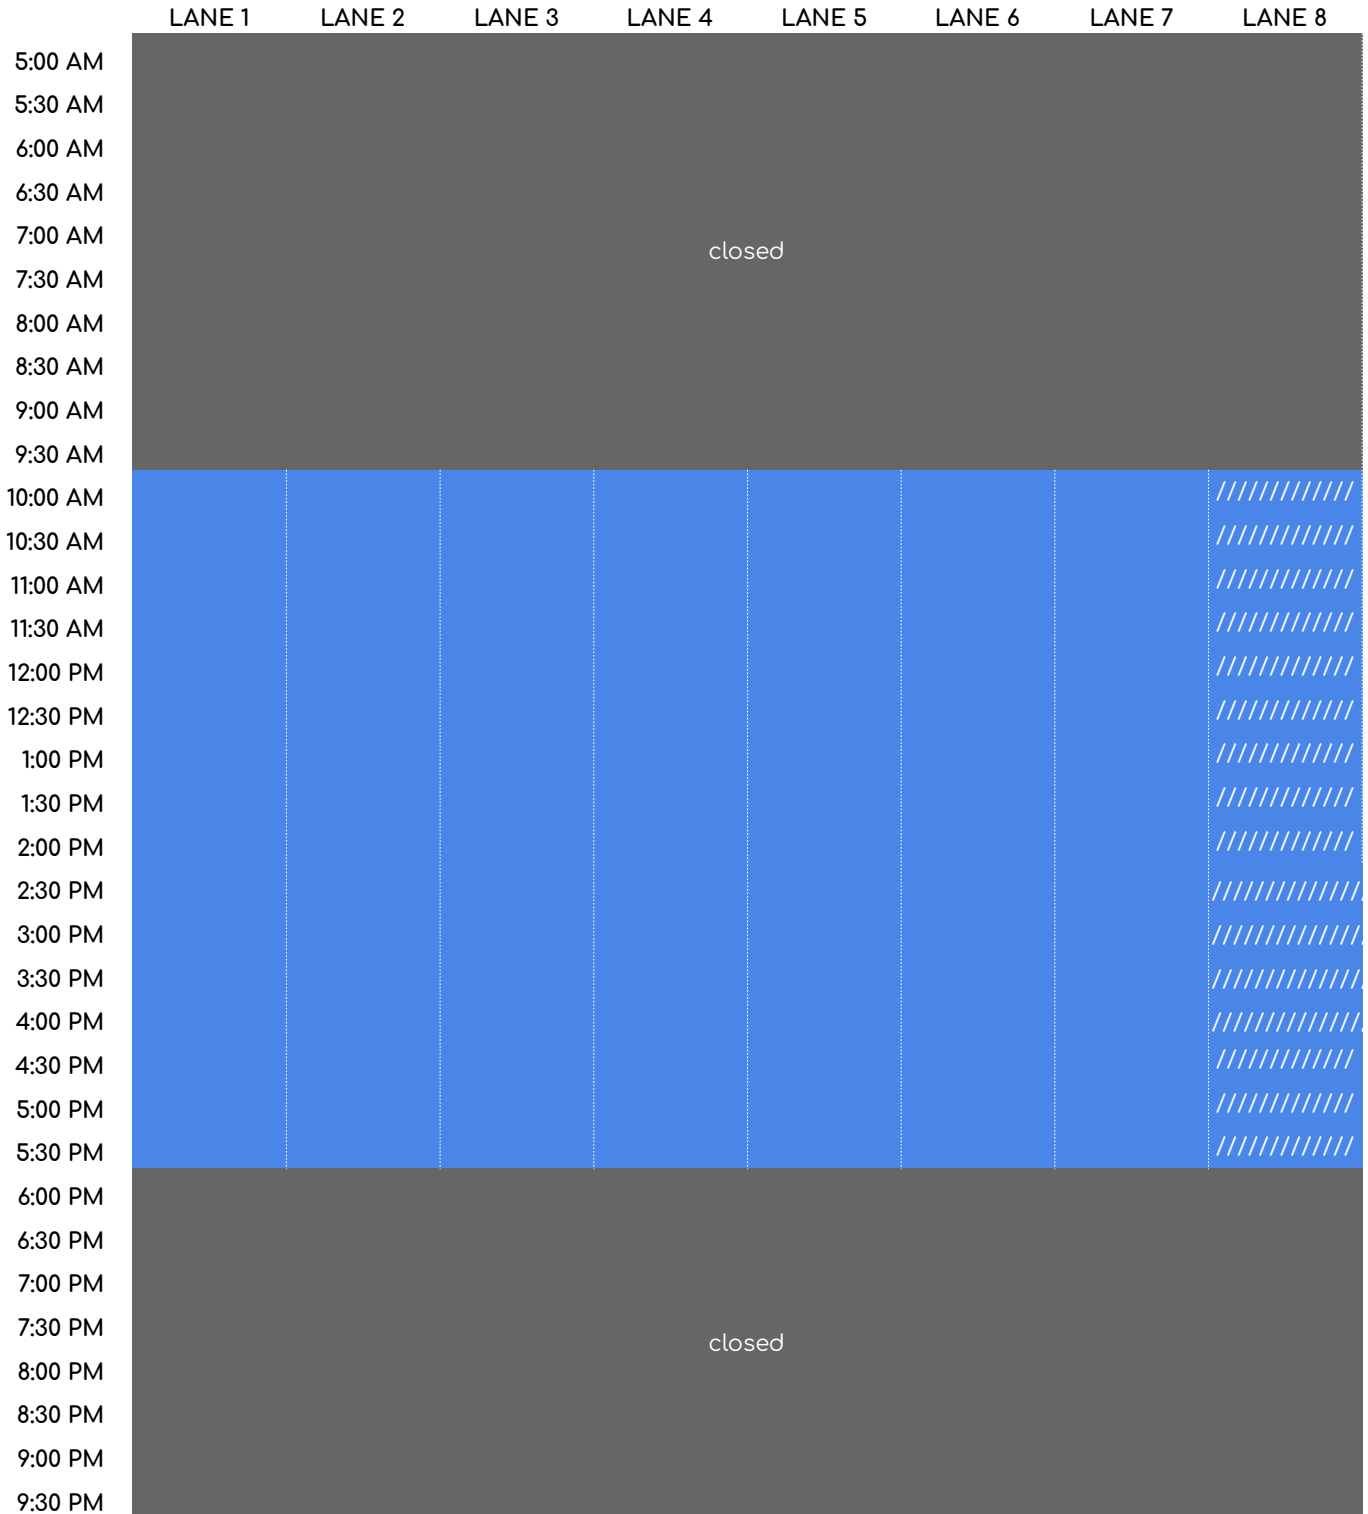

INDOOR POOL SCHEDULE - DEEP

FRIDAYS

LAP SWIM
 PRIVATE LESSONS MAY BE IN SESSION

- Please allow 10 minutes prior to water aerobics for lane set up.

INDOOR POOL SCHEDULE - SHALLOW

SATURDAYS

OPEN/REC SWIM
 PRIVATE LESSONS MAY BE IN SESSION

- Please allow 10 minutes prior to water aerobics for lane set up.

INDOOR POOL SCHEDULE - DEEP

SATURDAYS

LAP SWIM
 PRIVATE LESSONS MAY BE IN SESSION

- Please allow 10 minutes prior to water aerobics for lane set up.

INDOOR POOL SCHEDULE - DEEP

SUNDAYS

LAP SWIM
 PRIVATE LESSONS MAY BE IN SESSION

- Please allow 10 minutes prior to water aerobics for lane set up.
- Lane availability is subject to change due to weather conditions affecting the outdoor pool

INDOOR POOL SCHEDULE - SHALLOW

SUNDAYS

OPEN/REC SWIM
 PRIVATE LESSONS MAY BE IN SESSION

- Please allow 10 minutes prior to water aerobics for lane set up.