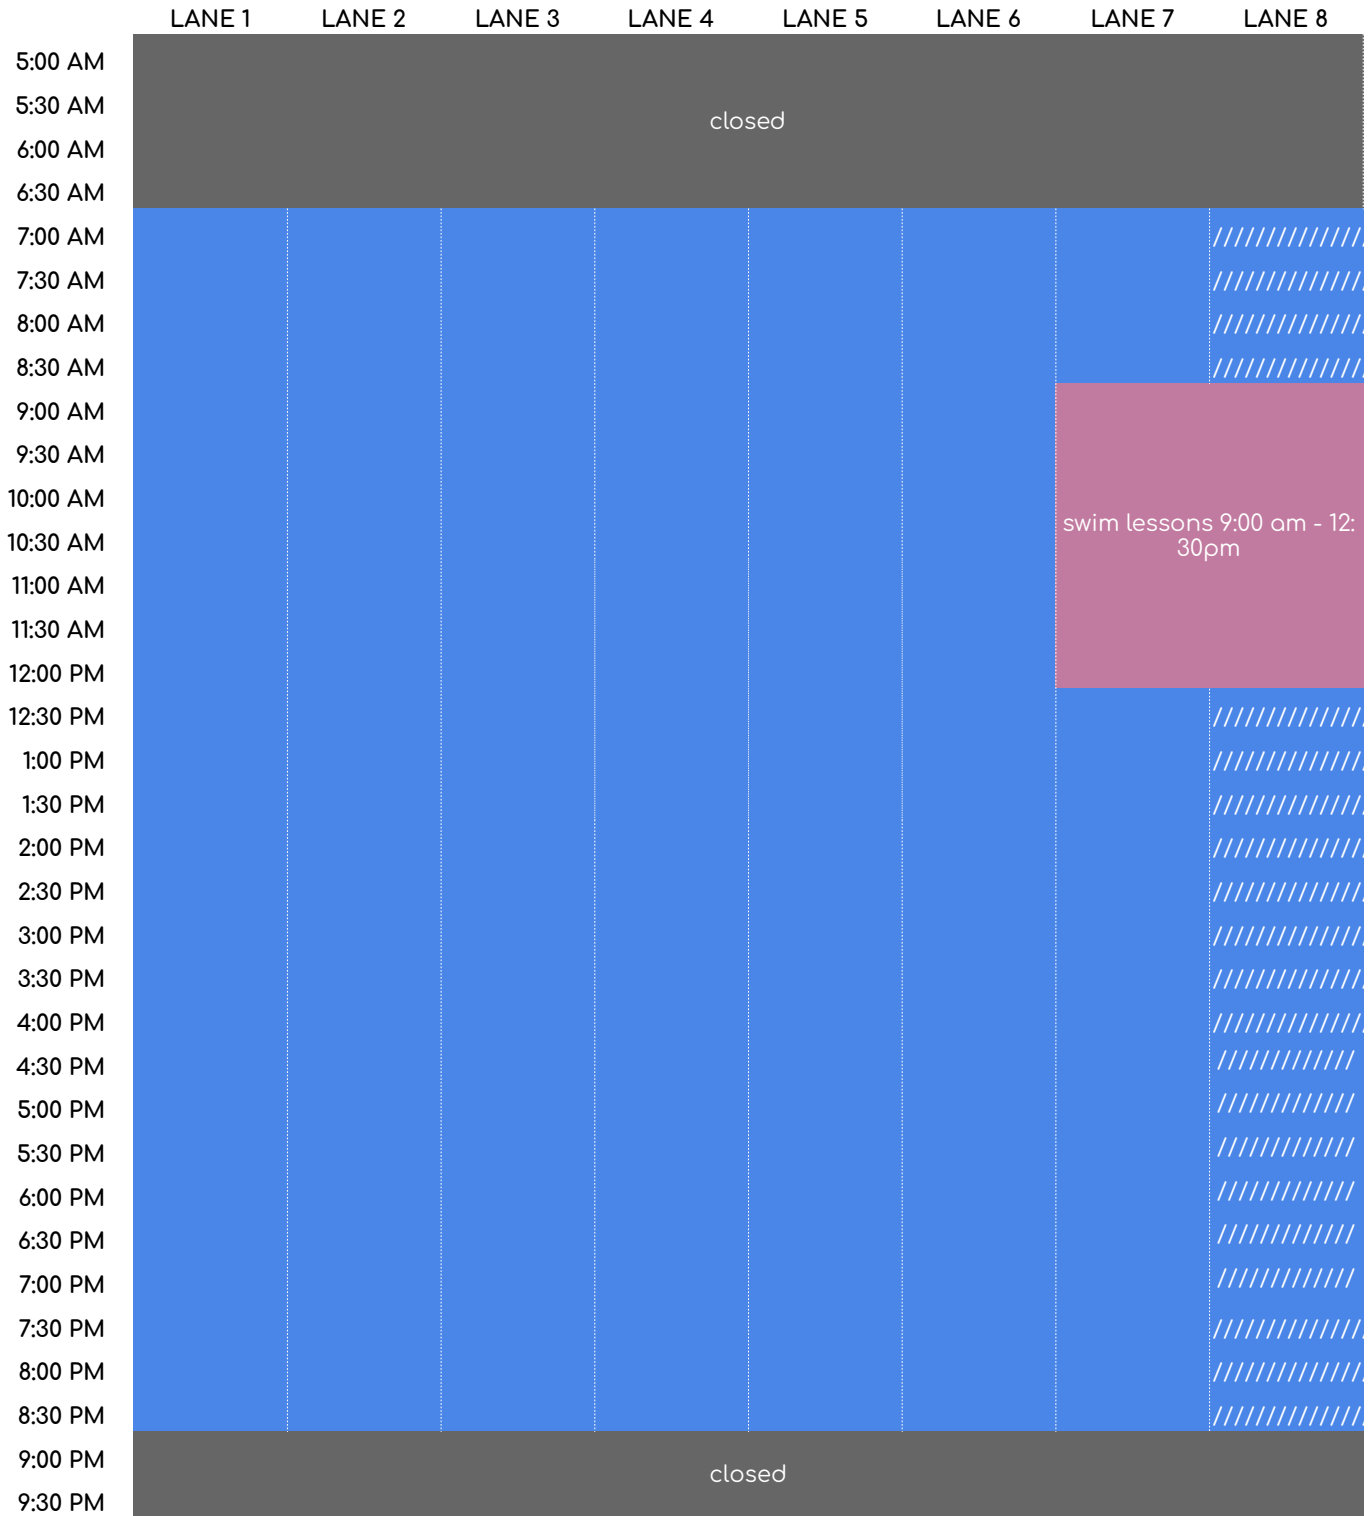

INDOOR POOL SCHEDULE - DEEP

FRIDAYS

LAP SWIM
 PRIVATE LESSONS MAY BE IN SESSION

- Please allow 10 minutes prior to water aerobics for lane set up.

INDOOR POOL SCHEDULE - SHALLOW

SATURDAYS

OPEN/REC SWIM
 PRIVATE LESSONS MAY BE IN SESSION

- Please allow 10 minutes prior to water aerobics for lane set up.

INDOOR POOL SCHEDULE - DEEP

SATURDAYS

LAP SWIM
 PRIVATE LESSONS MAY BE IN SESSION

- Please allow 10 minutes prior to water aerobics for lane set up.